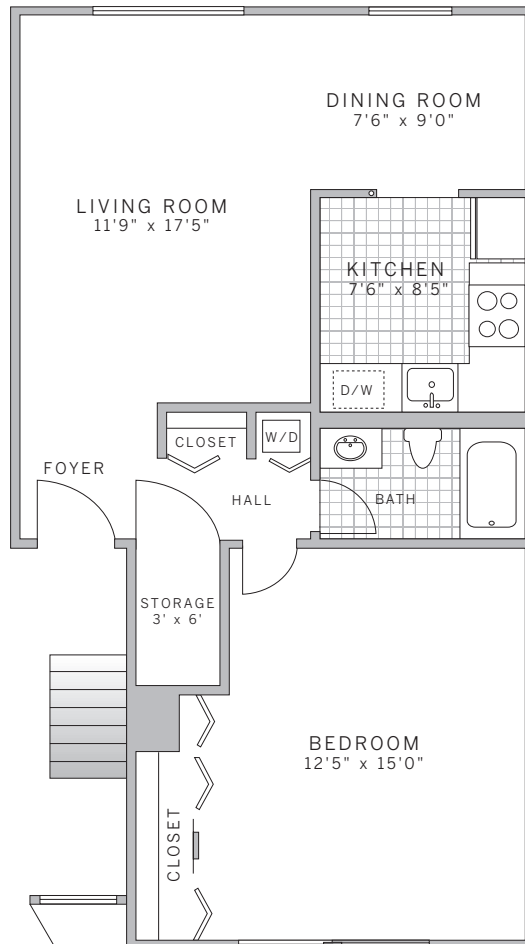

one bedroom | one bath apartment:
rate:

877.ARK.0203
ARKBYKORMAN.COM

1460 Neshaminy Valley Drive
Bensalem, PA 19020