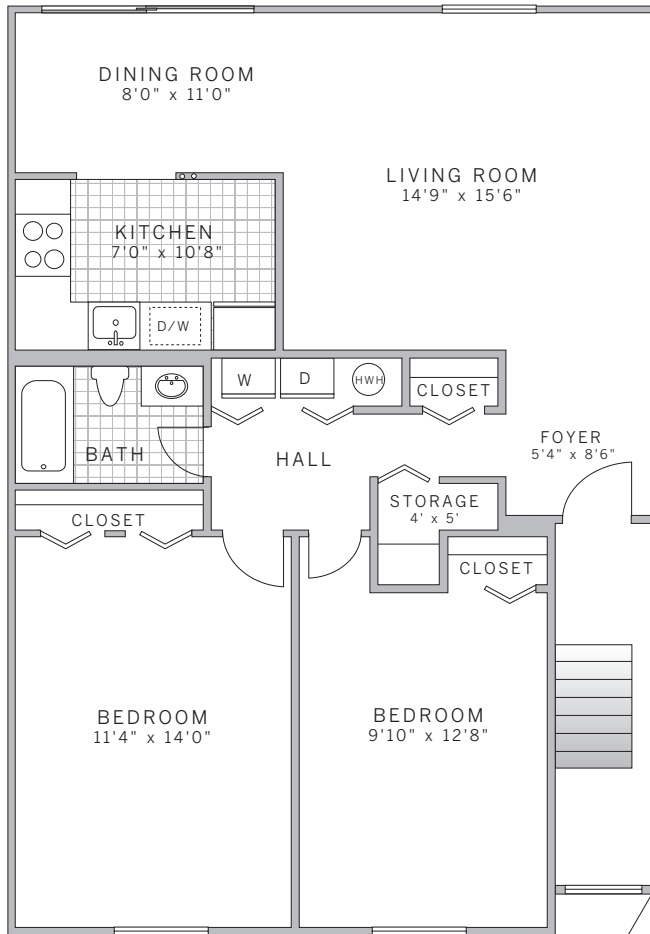

two bedroom | one bath apartment:
rate:

877.ARK.0203
ARKBYKORMAN.COM

1460 Neshaminy Valley Drive
Bensalem, PA 19020