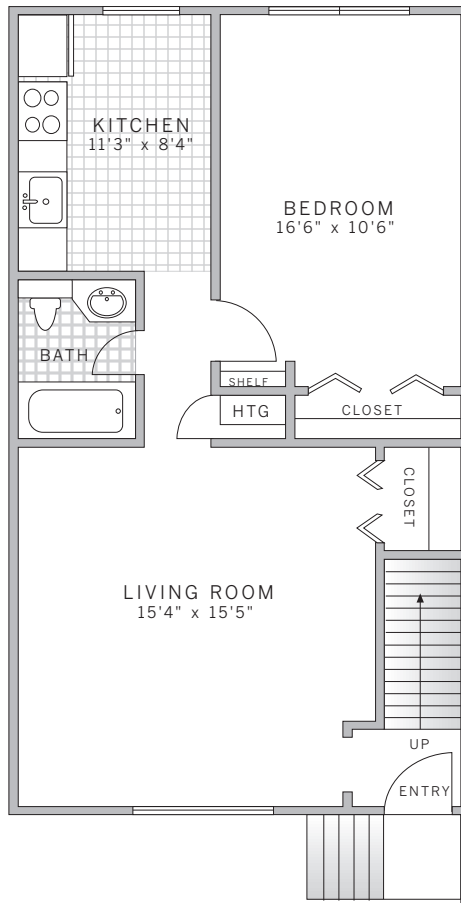

one bedroom | one bath    apartment:  
rate:

INCLUDES BASEMENT & GARAGE

877.ARK.0211  
ARKBYKORMAN.COM

10825 East Keswick Road #33  
Philadelphia, PA 19154