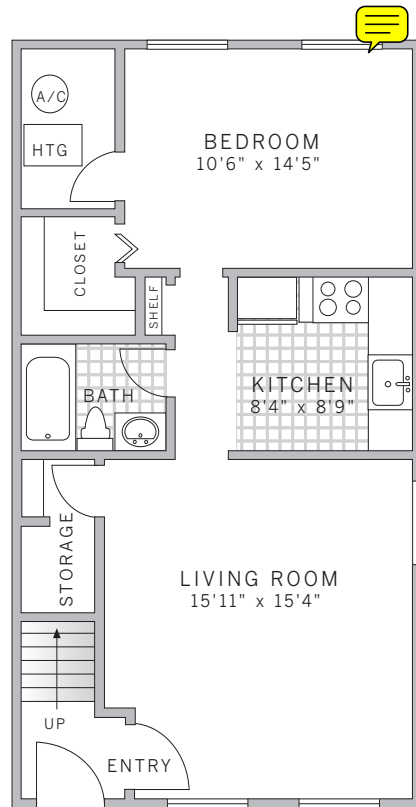

one bedroom | one bath

apartment:
rate:

877.ARK.0211
ARKBYKORMAN.COM

10825 East Keswick Road #33
Philadelphia, PA 19154