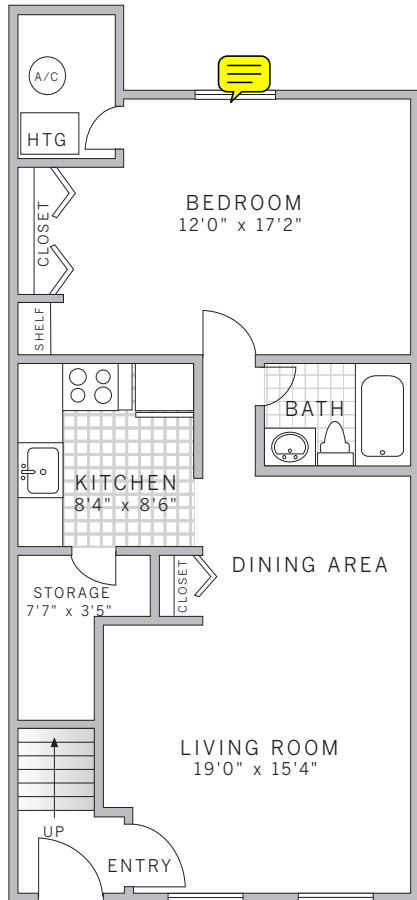

one bedroom | one bath

apartment:
rate:

877.ARK.0211
ARKBYKORMAN.COM

10825 East Keswick Road #33
Philadelphia, PA 19154