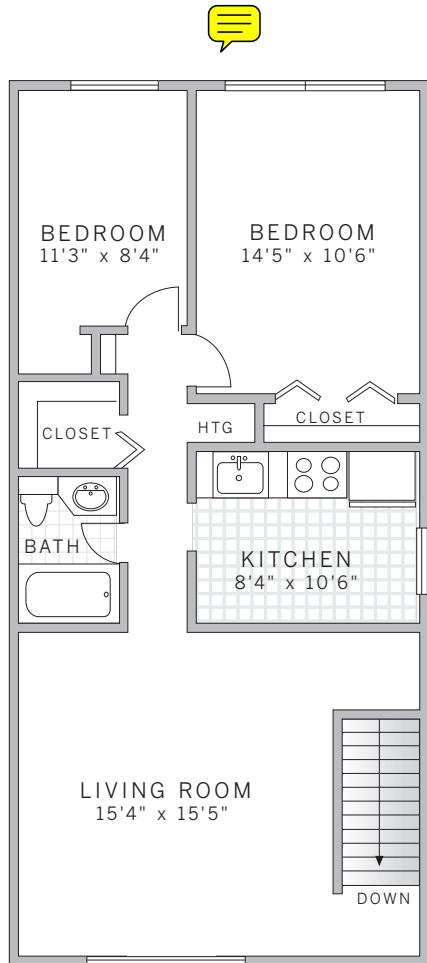

two bedroom | one bath

apartment:
rate:

877.ARK.0211
ARKBYKORMAN.COM

10825 East Keswick Road #33
Philadelphia, PA 19154