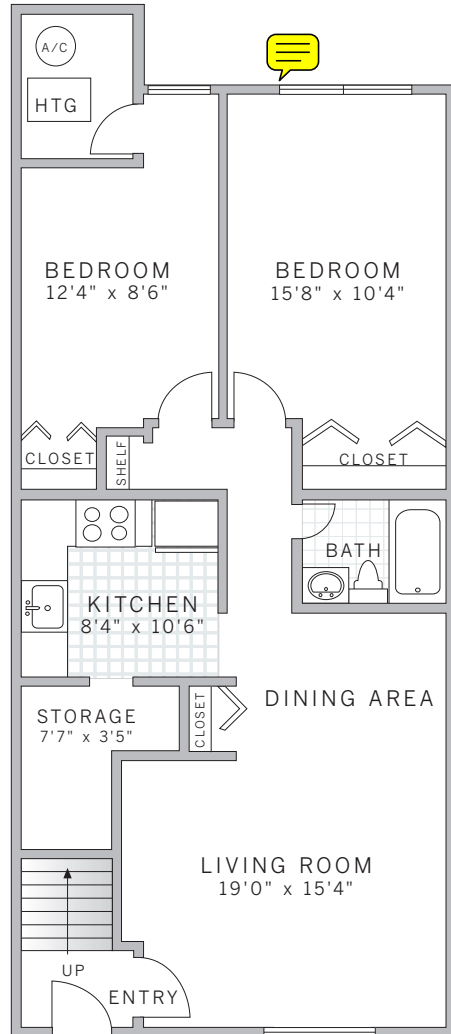

two bedroom | one bath

apartment:
rate:

877.ARK.0211
ARKBYKORMAN.COM

10825 East Keswick Road #33
Philadelphia, PA 19154