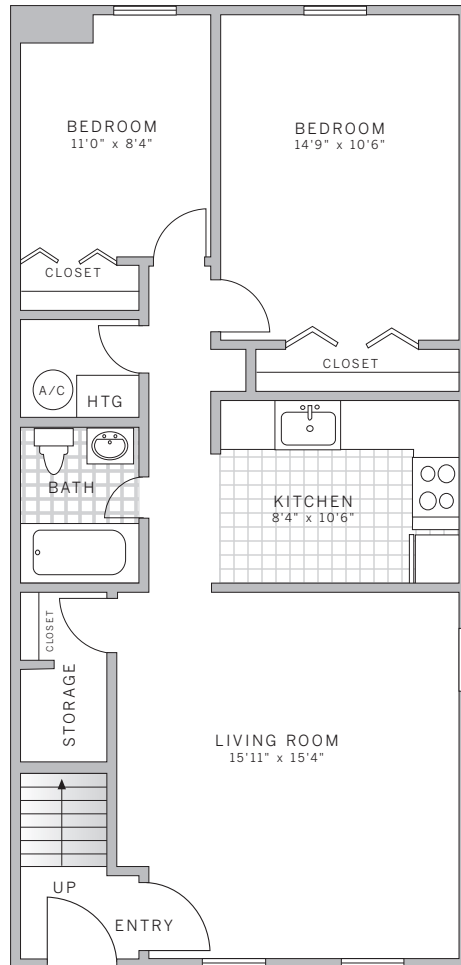

two bedroom | one bath      apartment:  
rate:

INCLUDES BASEMENT & GARAGE

877.ARK.0211  
ARKBYKORMAN.COM

10825 East Keswick Road #33  
Philadelphia, PA 19154