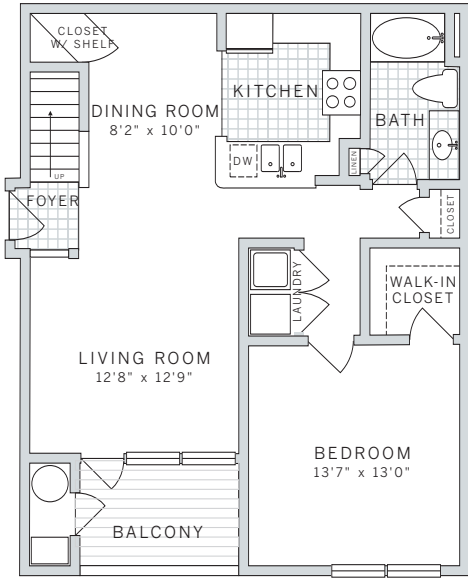

**one bedroom one bath with loft**  
**one bedroom one bath with den**

suite:  
rate:

999 sq ft

977 sq ft

korman communities **downingtown**  
1236 east lancaster avenue, downingtown, pennsylvania 19335