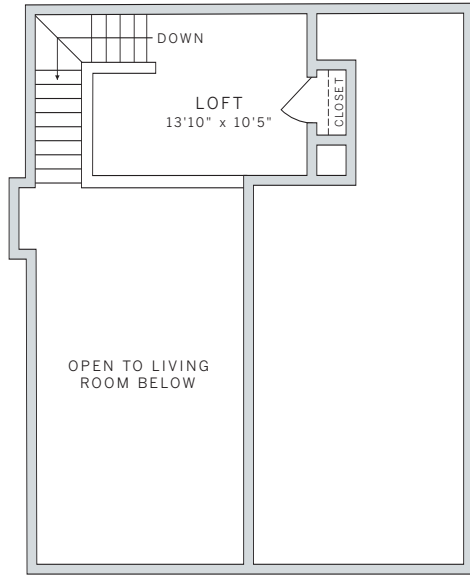

**one bedroom one bath with loft**  
**one bedroom one bath with den**

suite:  
rate:

999 sq ft

977 sq ft

korman communities **downingtown**  
1236 east lancaster avenue, downingtown, pennsylvania 19335