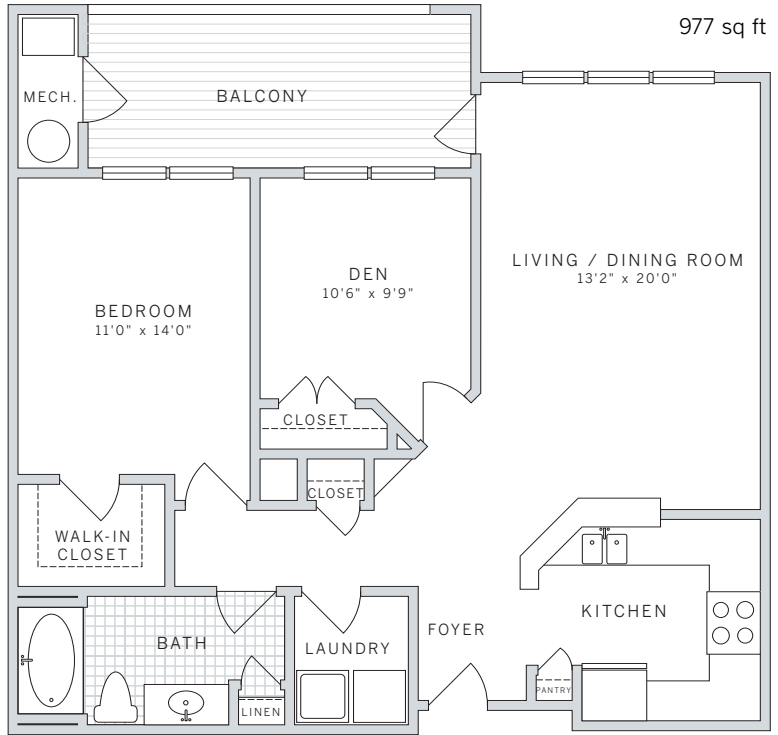

**one bedroom one bath with loft**  
**one bedroom one bath with den**

suite:  
rate:

999 sq ft

977 sq ft

korman communities **downingtown**  
1236 east lancaster avenue, downingtown, pennsylvania 19335