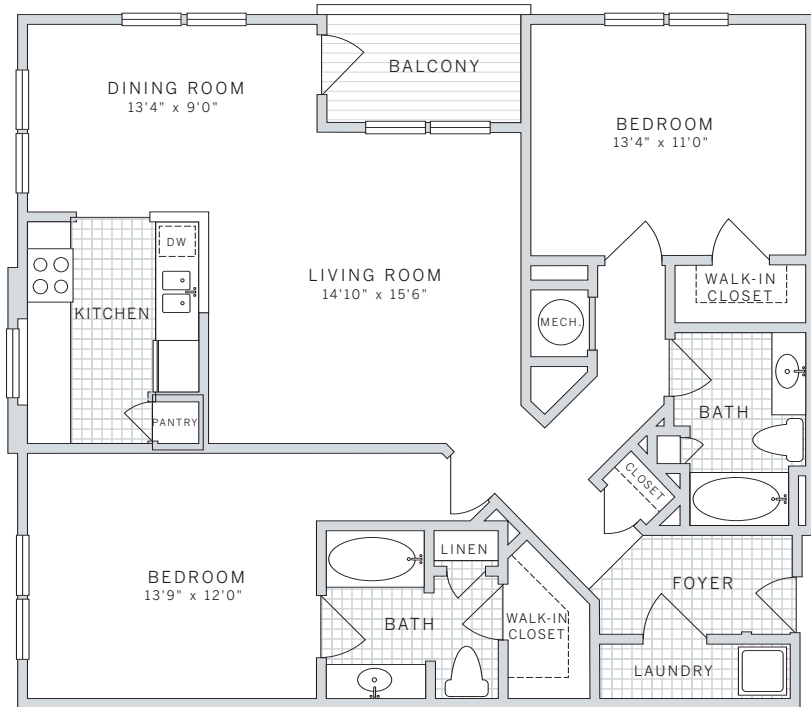

two bedroom two bath suite:
rate:

1199 sq ft