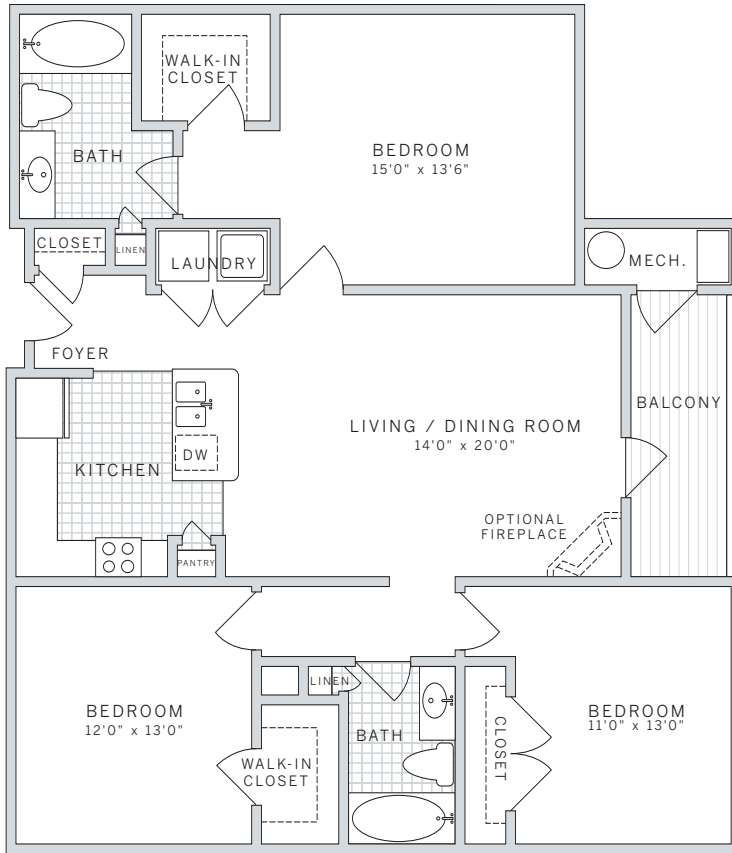

three bedroom two bath

suite:

rate:

1340 sq ft