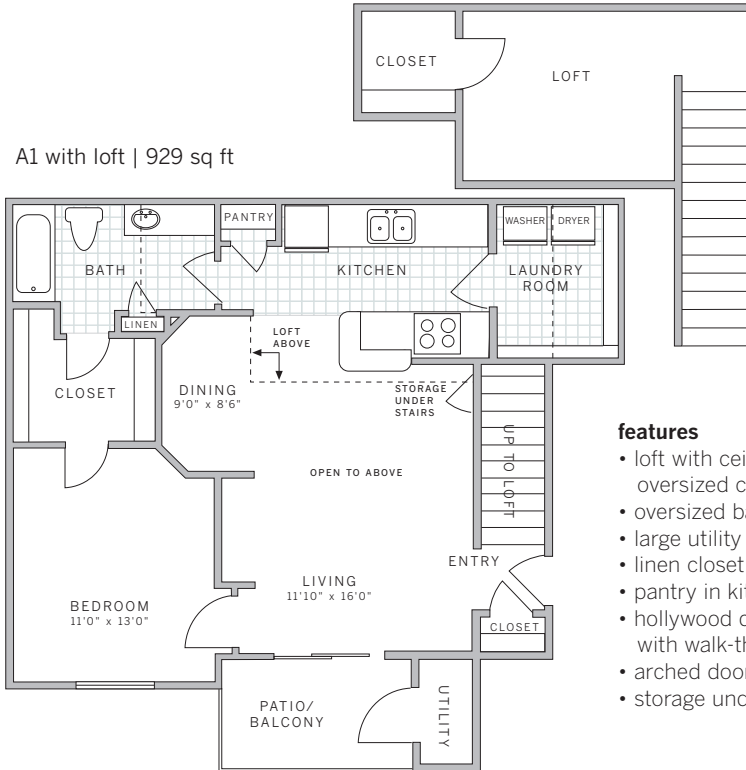

one bedroom one bath suite:
rate:

A1 with loft | 929 sq ft

features

- loft with ceiling fan and oversized closet
- oversized balcony
- large utility room
- linen closet
- pantry in kitchen
- hollywood dressing/bath area with walk-thru closet
- arched doorways/entry area
- storage under stairs

A1 | 773 sq ft

features

- oversized balcony
- pantry in kitchen
- arched doorways/entry area
- large utility room
- hollywood dressing/bath area with walk-thru closet
- linen closet on 2nd and 3rd floor suites