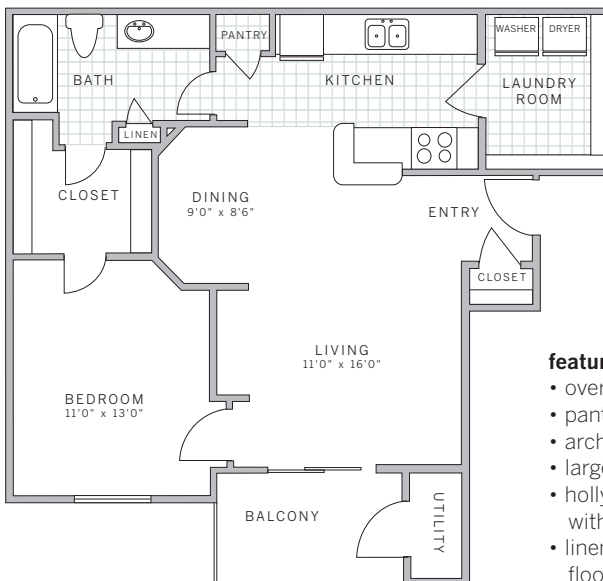

one bedroom one bath suite:
rate:

A1 with loft | 929 sq ft

features

- loft with ceiling fan and oversized closet
- oversized balcony
- large utility room
- linen closet
- pantry in kitchen
- hollywood dressing/bath area with walk-thru closet
- arched doorways/entry area
- storage under stairs

A1 | 773 sq ft

features

- oversized balcony
- pantry in kitchen
- arched doorways/entry area
- large utility room
- hollywood dressing/bath area with walk-thru closet
- linen closet on 2nd and 3rd floor suites