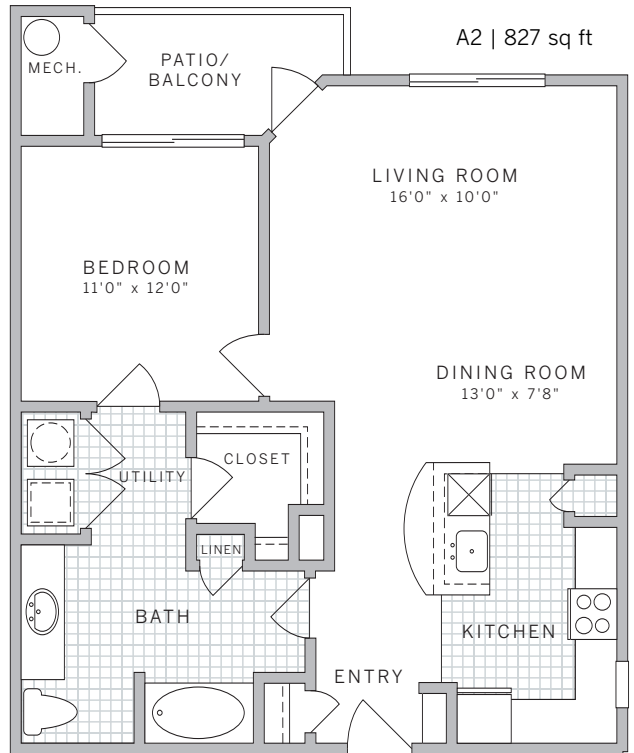

**one bedroom one bath**  
**one bedroom one bath with balcony**

suite:  
 rate:

**features**

- kitchen island
- kitchen pantry
- spacious bathroom
- toiletry closet in bath
- garden tub
- walk-in closets

A1 | 767 sq ft

A2 | 827 sq ft

**features**

- kitchen island
- kitchen pantry
- bookshelves at entry
- french door to balcony
- spacious bathroom
- expanded bathroom vanity
- garden tub
- walk-in closets