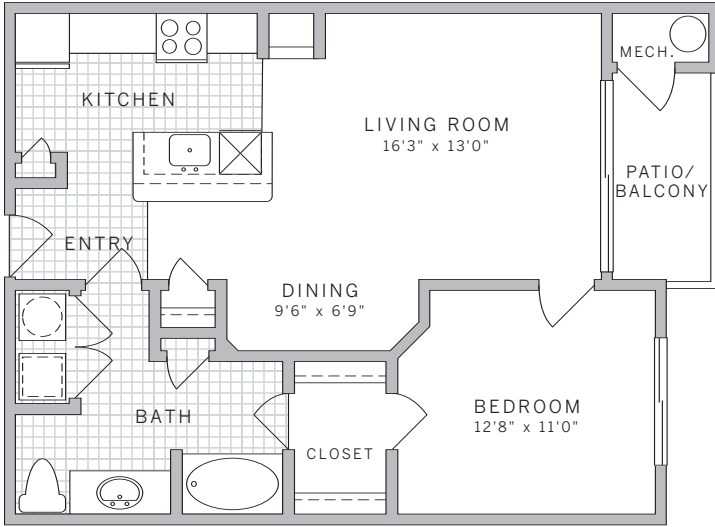

**one bedroom one bath**  
**one bedroom one bath with balcony**

suite:  
 rate:

**features**

- kitchen island
- kitchen pantry
- spacious bathroom
- toiletry closet in bath
- garden tub
- walk-in closets

A1 | 767 sq ft

A2 | 827 sq ft

**features**

- kitchen island
- kitchen pantry
- bookshelves at entry
- french door to balcony
- spacious bathroom
- expanded bathroom vanity
- garden tub
- walk-in closets