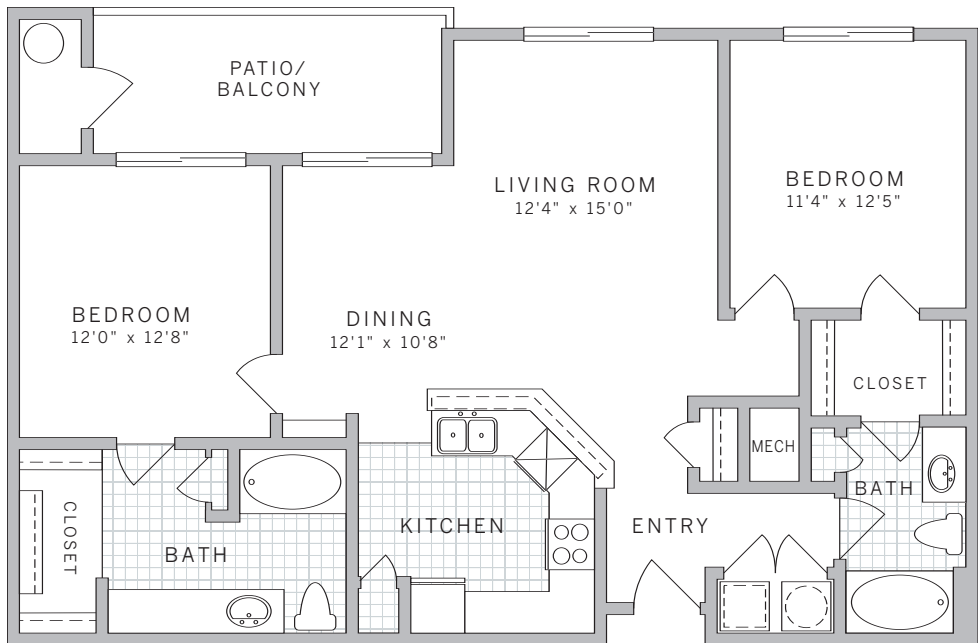

two bedroom two bath suite:
rate:

features

- kitchen w/ breakfast bar
- kitchen pantry
- double sink in kitchen
- linen closet in bathrooms
- expanded bathroom vanity in master bath

B2 | 1138 sq ft