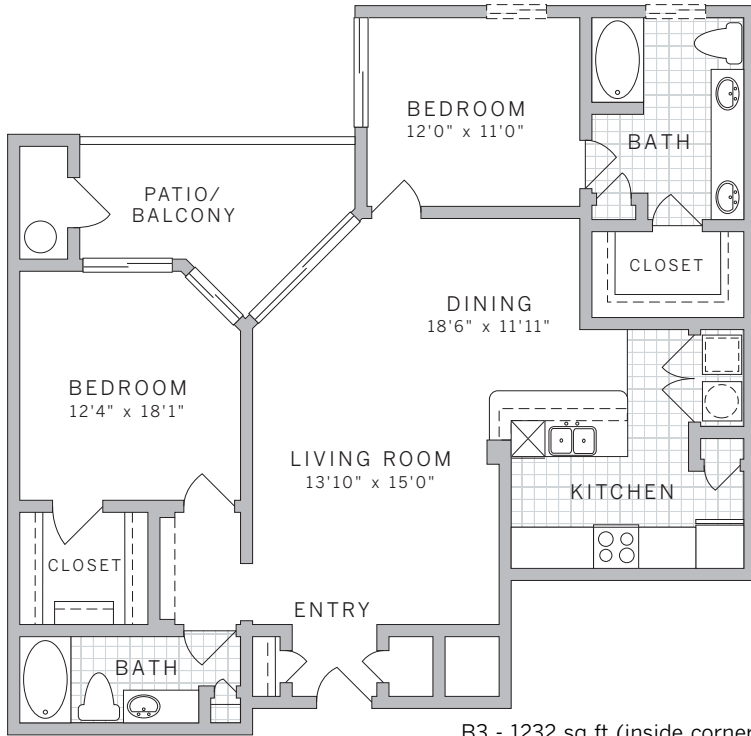

two bedroom two bath suite:
rate:

features

- kitchen w/ breakfast bar
- kitchen pantry
- double sink in kitchen
- storage closet at entry
- linen closet in bathrooms
- double sink and expanded vanity in master bath
- garden tub